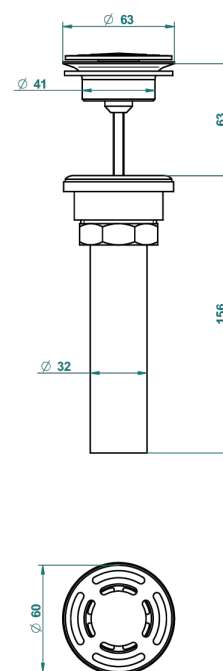

PETALE DE CRISTAL - CLEAR CRYSTAL

U6A-309/BUS

THG[®]
PARIS

Basin waste alone for basin without overflow - US model

62856

10/03/2017

CHARACTERISTIC

- Pétale de Cristal - Clear crystal
- Basin waste alone for basin without overflow - US model

AVAILABLE FINITIONS

Black ceram - D30
Blush PVD - H62
Brass color PVD - H49
Brown bronze color PVD - F33
Chrome polished - A02
Chrome polished / gold polished - G02

Copper antique matt, coated - H07
Gold color PVD - H52
Gold mat - F07
Gold polished - F01
Graphite PVD - H64
Light coated bronze - D01