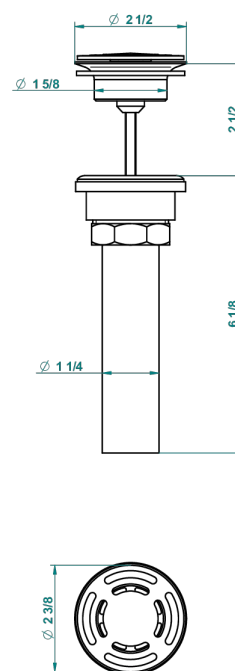

PETALE DE CRISTAL - CLEAR CRYSTAL

U6A-309/BUS

THG[®]
PARIS

Basin waste alone for basin without overflow - US model

62856

10/03/2017

CHARACTERISTIC

- Pétale de Cristal - Clear crystal
- Basin waste alone for basin without overflow - US model

AVAILABLE FINITIONS

Black ceram - D30
Blush PVD - H62
Brass color PVD - H49
Brown bronze color PVD - F33
Chrome polished - A02
Chrome polished / gold polished - G02

Copper antique matt, coated - H07
Gold color PVD - H52
Gold mat - F07
Gold polished - F01
Graphite PVD - H64
Light coated bronze - D01