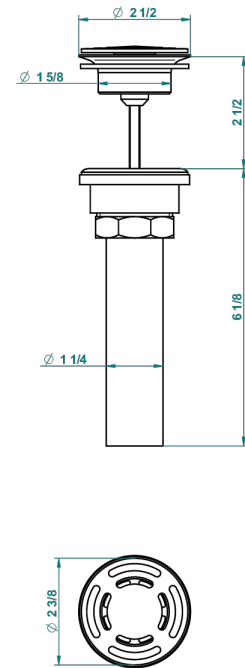

NEW ISLAND

U5N-309/BUS

Basin waste alone for basin without overflow - US model

62856

10/03/2017

CHARACTERISTIC

- New Island
- Basin waste alone for basin without overflow - US model

AVAILABLE FINITIONS

Black ceram - D30
Blush PVD - H62
Brass color PVD - H49
Brown bronze color PVD - F33
Chrome polished - A02
Gold color PVD - H52

Gold mat - F07
Gold polished - F01
Graphite PVD - H64
Light coated bronze - D01
Matt Umber PVD - H67
Matt blush PVD - H60