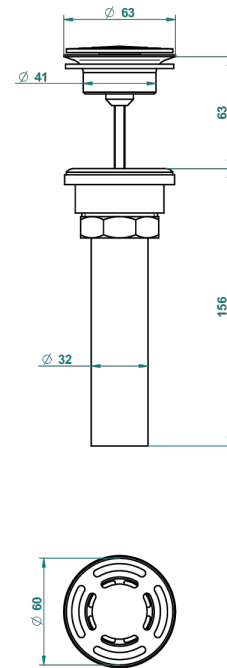

SUN DRAGON

U5D-309/BUS

Basin waste alone for basin without overflow - US model

THG[®]
PARIS

62856

10/03/2017

CHARACTERISTIC

- Sun Dragon
- Basin waste alone for basin without overflow - US model

AVAILABLE FINITIONS

Black ceram - D30
Blush PVD - H62
Brass color PVD - H49
Brown bronze color PVD - F33
Chrome polished - A02
Chrome polished / gold polished - G02

Copper antique matt, coated - H07
Gold color PVD - H52
Gold mat - F07
Gold polished - F01
Graphite PVD - H64
Light coated bronze - D01