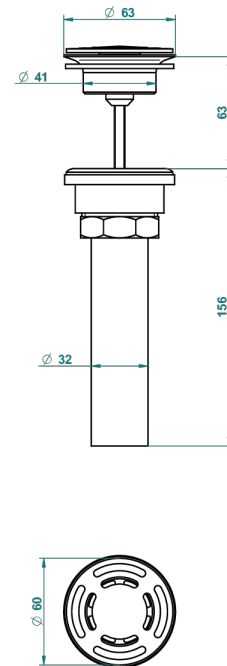

DIPLOMATE ROPED RINGS

U4C-309/BUS

Basin waste alone for basin without overflow - US model

62856

10/03/2017

CHARACTERISTIC

- Diplomat Roped rings
- Basin waste alone for basin without overflow - US model

AVAILABLE FINITIONS

Black ceram - D30
Blush PVD - H62
Brass color PVD - H49
Brown bronze color PVD - F33
Chrome polished - A02
Chrome polished / gold polished - G02

Copper antique matt, coated - H07
Gold color PVD - H52
Gold mat - F07
Gold polished - F01
Graphite PVD - H64
Light coated bronze - D01