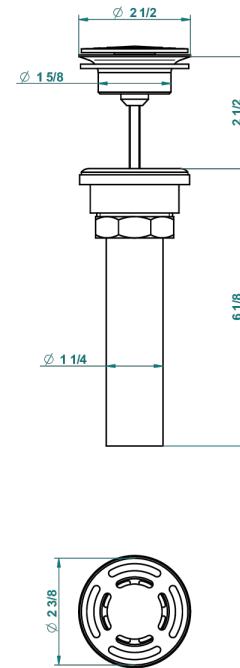

DIPLOMATE ROPED RINGS

U4C-309/BUS

Basin waste alone for basin without overflow - US model

62856

10/03/2017

CHARACTERISTIC

- Diplomat Roped rings
- Basin waste alone for basin without overflow - US model

AVAILABLE FINITIONS

Black ceram - D30
Blush PVD - H62
Brass color PVD - H49
Brown bronze color PVD - F33
Chrome polished - A02
Chrome polished / gold polished - G02

Copper antique matt, coated - H07
Gold color PVD - H52
Gold mat - F07
Gold polished - F01
Graphite PVD - H64
Light coated bronze - D01