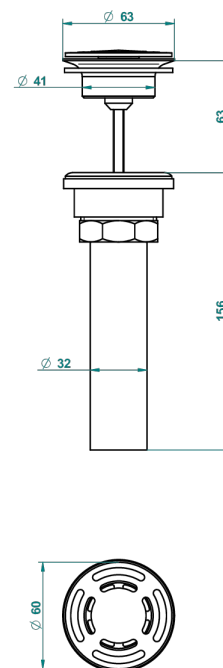

# DIPLOMATE SMOOTH RINGS

U4A-309/BUS

Basin waste alone for basin without overflow - US model

THG<sup>®</sup>  
PARIS

62856

10/03/2017

## AVAILABLE FINITIONS

Black ceram - D30  
Blush PVD - H62  
Brass color PVD - H49  
Brown bronze color PVD - F33  
Chrome polished - A02  
Chrome polished / gold polished - G02

Copper antique matt, coated - H07  
Gold color PVD - H52  
Gold mat - F07  
Gold polished - F01  
Graphite PVD - H64  
Light coated bronze - D01