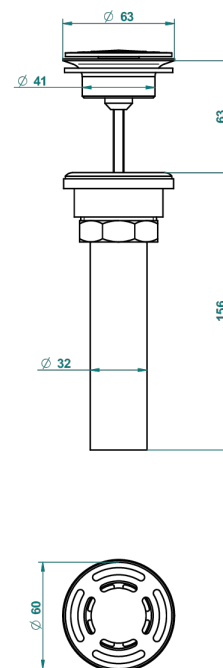

# INFINI WHITE PORCELAIN WITH GOLD DECOR

U2F-309/BUS

Basin waste alone for basin without overflow - US model

THG<sup>®</sup>  
PARIS

62856

10/03/2017