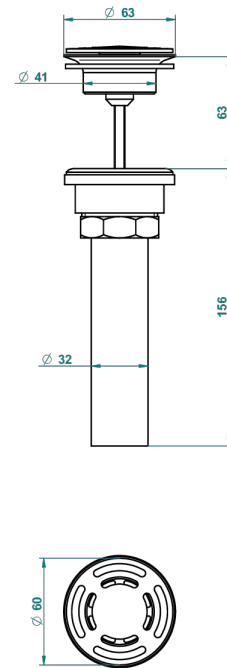

INFINI WHITE PORCELAIN

U2D-309/BUS

Basin waste alone for basin without overflow - US model

62856

10/03/2017

CHARACTERISTIC

- Infini White Porcelain
- Basin waste alone for basin without overflow - US model

AVAILABLE FINITIONS

Black ceram - D30
Blush PVD - H62
Brass color PVD - H49
Brown bronze color PVD - F33
Chrome polished - A02
Copper antique matt, coated - H07

Gold color PVD - H52
Gold mat - F07
Gold polished - F01
Graphite PVD - H64
Light coated bronze - D01
Matt Umber PVD - H67

Matt blush PVD - H60
Matt brass color PVD - H50
Matt brown bronze color PVD - F34
Matt chrome (American satin) - C02
Matt gold color PVD - H53
Matt graphite PVD - H65

Matt nickel (American satin) - C01
Matt nickel color PVD - H56
Nickel antique / Sovereign - H28
Nickel color PVD - H55
Nickel polished - B01
Soft gold - F30

Soft matt gold - F31
Umber PVD - H66