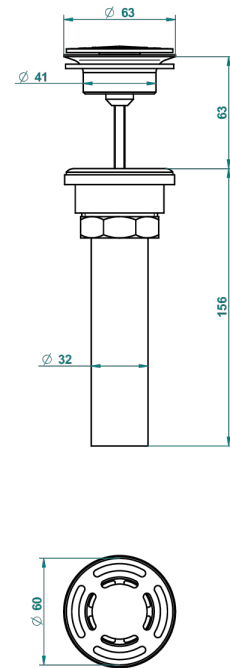

CHEVERNY BLACK ONYX

U1V-309/BUS

Basin waste alone for basin without overflow - US model

62856

10/03/2017

CHARACTERISTIC

- Cheverny black Onyx
- Basin waste alone for basin without overflow - US model

AVAILABLE FINITIONS

Black ceram - D30
Blush PVD - H62
Brass color PVD - H49
Brown bronze color PVD - F33
Chrome polished - A02
Chrome polished / gold polished - G02

Gold color PVD - H52
Gold mat - F07
Gold polished - F01
Graphite PVD - H64
Matt Umber PVD - H67
Matt blush PVD - H60