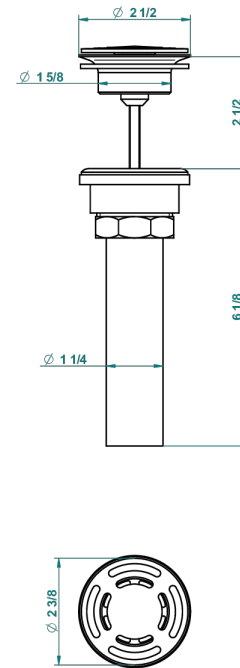

CHEVERNY BLACK ONYX

U1V-309/BUS

Basin waste alone for basin without overflow - US model

62856

10/03/2017

CHARACTERISTIC

- Cheverny black Onyx
- Basin waste alone for basin without overflow - US model

AVAILABLE FINITIONS

Black ceram - D30
Blush PVD - H62
Brass color PVD - H49
Brown bronze color PVD - F33
Chrome polished - A02
Chrome polished / gold polished - G02

Gold color PVD - H52
Gold mat - F07
Gold polished - F01
Graphite PVD - H64
Matt Umber PVD - H67
Matt blush PVD - H60