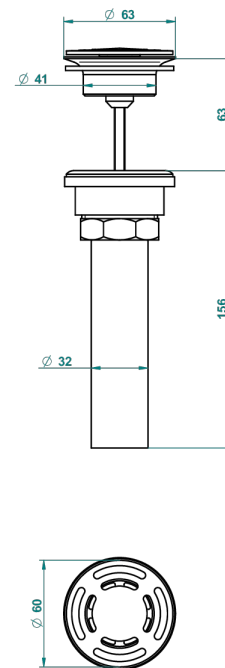

MANDARINE CRISTALLIA DIAMANT

U1K-309/BUS

Basin waste alone for basin without overflow - US model

THG®
PARIS

62856

10/03/2017

CHARACTERISTIC

- Mandarin Cristallia Diamant
- Basin waste alone for basin without overflow - US model

AVAILABLE FINITIONS

Black ceram - D30
Blush PVD - H62
Brass color PVD - H49
Brown bronze color PVD - F33
Chrome polished - A02
Chrome polished / gold polished - G02

Copper antique matt, coated - H07
Gold color PVD - H52
Gold mat - F07
Gold polished - F01
Graphite PVD - H64
Light coated bronze - D01

Matt Umber PVD - H67
Matt blush PVD - H60
Matt brass color PVD - H50
Matt brown bronze color PVD - F34
Matt chrome (American satin) - C02
Matt gold color PVD - H53

Matt graphite PVD - H65
Matt nickel (American satin) - C01
Matt nickel color PVD - H56
Nickel antique / Sovereign - H28
Nickel color PVD - H55
Nickel polished - B01

Soft gold - F30
Soft matt gold - F31
Umber PVD - H66