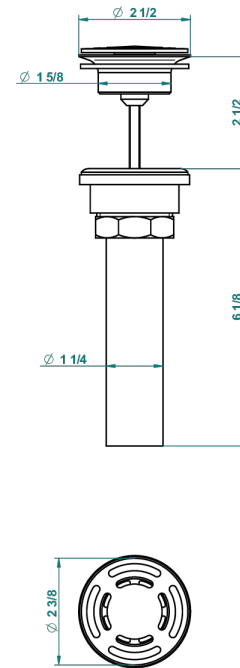

MANDARINE CRISTALLIA DIAMANT

U1K-309/BUS

Basin waste alone for basin without overflow - US model

THG®
PARIS

62856

10/03/2017

CHARACTERISTIC

- Mandarin Cristallia Diamant
- Basin waste alone for basin without overflow - US model

AVAILABLE FINITIONS

Black ceram - D30
Blush PVD - H62
Brass color PVD - H49
Brown bronze color PVD - F33
Chrome polished - A02
Chrome polished / gold polished - G02

Copper antique matt, coated - H07
Gold color PVD - H52
Gold mat - F07
Gold polished - F01
Graphite PVD - H64
Light coated bronze - D01

Matt Umber PVD - H67
Matt blush PVD - H60
Matt brass color PVD - H50
Matt brown bronze color PVD - F34
Matt chrome (American satin) - C02
Matt gold color PVD - H53

Matt graphite PVD - H65
Matt nickel (American satin) - C01
Matt nickel color PVD - H56
Nickel antique / Sovereign - H28
Nickel color PVD - H55
Nickel polished - B01

Soft gold - F30
Soft matt gold - F31
Umber PVD - H66