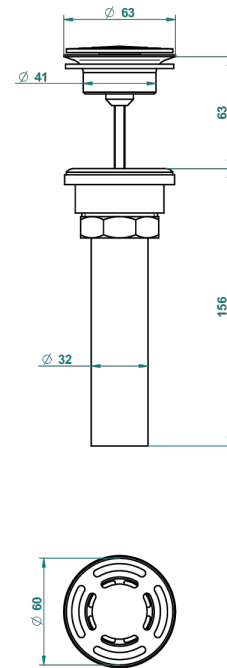

SYSTEM CRYSTAL

G9J-309/BUS

Basin waste alone for basin without overflow - US model

62856

10/03/2017

CHARACTERISTIC

- System Crystal
- Basin waste alone for basin without overflow - US model

AVAILABLE FINITIONS

Black ceram - D30
Blush PVD - H62
Brass color PVD - H49
Brown bronze color PVD - F33
Chrome polished - A02
Copper antique matt, coated - H07

Gold color PVD - H52
Gold mat - F07
Gold polished - F01
Graphite PVD - H64
Light coated bronze - D01
Matt Umber PVD - H67

Matt blush PVD - H60
Matt brass color PVD - H50
Matt brown bronze color PVD - F34
Matt chrome (American satin) - C02
Matt gold color PVD - H53
Matt graphite PVD - H65

Matt nickel (American satin) - C01
Matt nickel color PVD - H56
Nickel antique / Sovereign - H28
Nickel color PVD - H55
Nickel polished - B01
Soft gold - F30