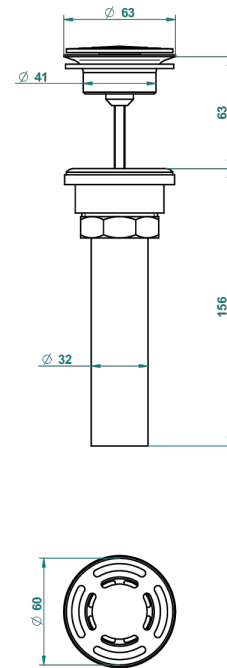

SYSTEM HOWLITE

G9G-309/BUS

Basin waste alone for basin without overflow - US model

62856

10/03/2017

CHARACTERISTIC

- System Howlite
- Basin waste alone for basin without overflow - US model

AVAILABLE FINITIONS

Black ceram - D30
Blush PVD - H62
Brass color PVD - H49
Brown bronze color PVD - F33
Chrome polished - A02
Copper antique matt, coated - H07

Gold color PVD - H52
Gold mat - F07
Gold polished - F01
Graphite PVD - H64
Light coated bronze - D01
Matt Umber PVD - H67

Matt blush PVD - H60
Matt brass color PVD - H50
Matt brown bronze color PVD - F34
Matt chrome (American satin) - C02
Matt gold color PVD - H53
Matt graphite PVD - H65

Matt nickel (American satin) - C01
Matt nickel color PVD - H56
Nickel antique / Sovereign - H28
Nickel color PVD - H55
Nickel polished - B01
Soft gold - F30