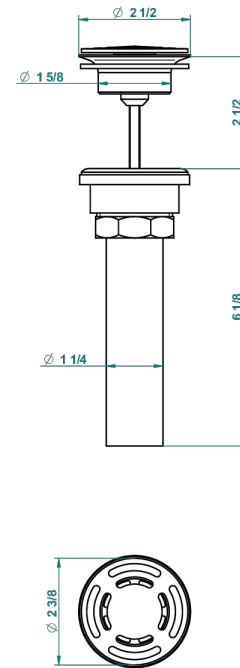

# SYSTEM HOWLITE

G9G-309/BUS

Basin waste alone for basin without overflow - US model

THG<sup>®</sup>  
PARIS

62856

10/03/2017

## CHARACTERISTIC

- System Howlite
- Basin waste alone for basin without overflow - US model