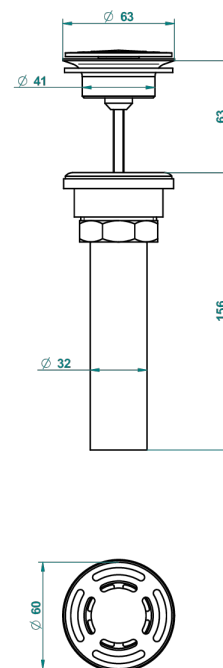

# SYSTEM SQUARED METAL

G9E-309/BUS

Basin waste alone for basin without overflow - US model

THG<sup>®</sup>  
PARIS

62856

10/03/2017

## CHARACTERISTIC

- System Squared Metal
- Basin waste alone for basin without overflow - US model

Matt blush PVD - H60  
Matt brass color PVD - H50  
Matt brown bronze color PVD - F34  
Matt chrome (American satin) - C02  
Matt gold color PVD - H53  
Matt graphite PVD - H65

Matt nickel (American satin) - C01  
Matt nickel color PVD - H56  
Nickel antique / Sovereign - H28  
Nickel color PVD - H55  
Nickel polished - B01  
Polished chrome with gold inlay - GA1