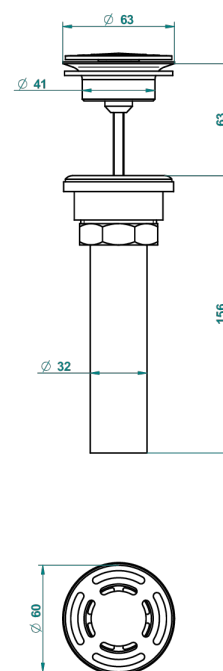

# SYSTEM DIAMOND METAL WITH LEVER HANDLES

G9D-309/BUS

Basin waste alone for basin without overflow - US model

62856

10/03/2017

## CHARACTERISTIC

- System Diamond Metal with lever handles
- Basin waste alone for basin without overflow - US model

Matt blush PVD - H60  
Matt brass color PVD - H50  
Matt brown bronze color PVD - F34  
Matt chrome (American satin) - C02  
Matt gold color PVD - H53  
Matt graphite PVD - H65

Matt nickel (American satin) - C01  
Matt nickel color PVD - H56  
Nickel antique / Sovereign - H28  
Nickel color PVD - H55  
Nickel polished - B01  
Polished chrome with gold inlay - GA1