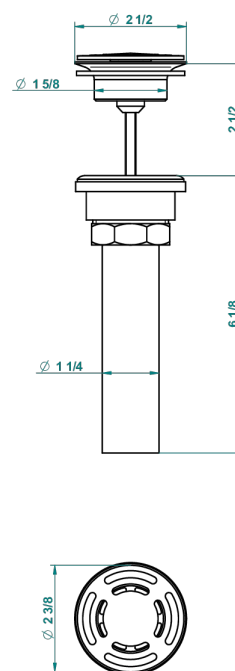

# SYSTEM DIAMOND METAL WITH LEVER HANDLES

G9D-309/BUS

Basin waste alone for basin without overflow - US model

62856

10/03/2017

## CHARACTERISTIC

- System Diamond Metal with lever handles
- Basin waste alone for basin without overflow - US model