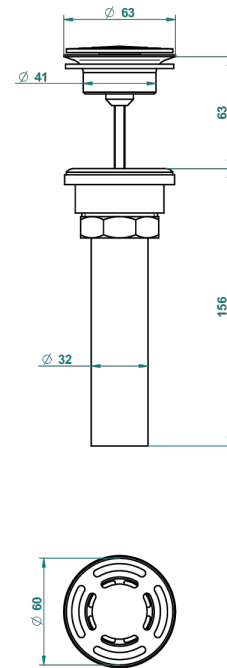

LES ONDES WITH LEVER HANDLES

G8B-309/BUS

Basin waste alone for basin without overflow - US model

THG[®]
PARIS

62856

10/03/2017

CHARACTERISTIC

- Les Ondes with lever handles
- Basin waste alone for basin without overflow - US model

AVAILABLE FINITIONS

Black ceram - D30
Blush PVD - H62
Brass color PVD - H49
Brown bronze color PVD - F33
Chrome polished - A02
Chrome polished / gold polished - G02

Copper antique matt, coated - H07
Gold color PVD - H52
Gold mat - F07
Gold polished - F01
Graphite PVD - H64
Light coated bronze - D01

Nickel polished - B01
Soft gold - F30
Soft matt gold - F31
Umber PVD - H66