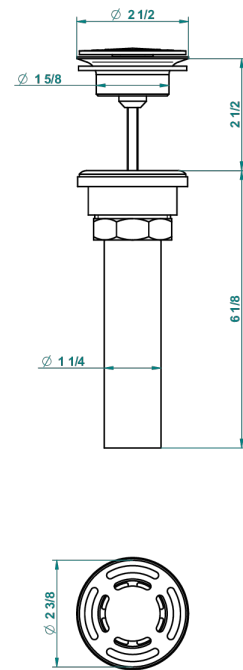

LES ONDES WITH LEVER HANDLES

G8B-309/BUS

Basin waste alone for basin without overflow - US model

THG[®]
PARIS

62856

10/03/2017

CHARACTERISTIC

- Les Ondes with lever handles
- Basin waste alone for basin without overflow - US model

AVAILABLE FINITIONS

Black ceram - D30
Blush PVD - H62
Brass color PVD - H49
Brown bronze color PVD - F33
Chrome polished - A02
Chrome polished / gold polished - G02

Copper antique matt, coated - H07
Gold color PVD - H52
Gold mat - F07
Gold polished - F01
Graphite PVD - H64
Light coated bronze - D01