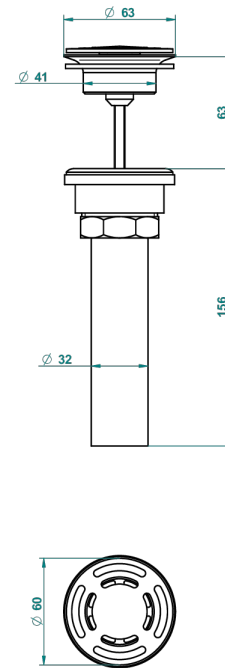

LES ONDES

G8A-309/BUS

Basin waste alone for basin without overflow - US model

62856

10/03/2017

CHARACTERISTIC

- Les Ondes
- Basin waste alone for basin without overflow - US model

AVAILABLE FINITIONS

Black ceram - D30
Blush PVD - H62
Brass color PVD - H49
Brown bronze color PVD - F33
Chrome polished - A02
Chrome polished / gold polished - G02

Copper antique matt, coated - H07
Gold color PVD - H52
Gold mat - F07
Gold polished - F01
Graphite PVD - H64
Light coated bronze - D01