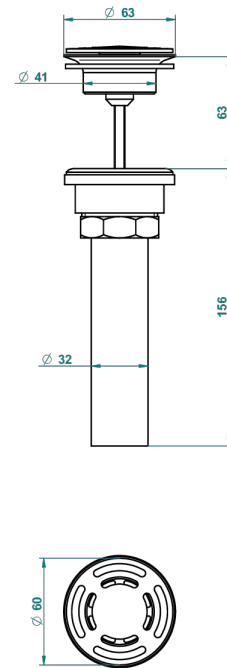

BEAUBOURG WITH LEVER HANDLES

G7B-309/BUS

Basin waste alone for basin without overflow - US model

THG[®]
PARIS

62856

10/03/2017

CHARACTERISTIC

- Beaubourg with lever handles
- Basin waste alone for basin without overflow - US model

AVAILABLE FINITIONS

Black ceram - D30
Blush PVD - H62
Brass color PVD - H49
Brown bronze color PVD - F33
Chrome polished - A02
Chrome polished / gold polished - G02

Gold color PVD - H52
Gold mat - F07
Gold polished - F01
Graphite PVD - H64
Light coated bronze - D01
Matt Umber PVD - H67