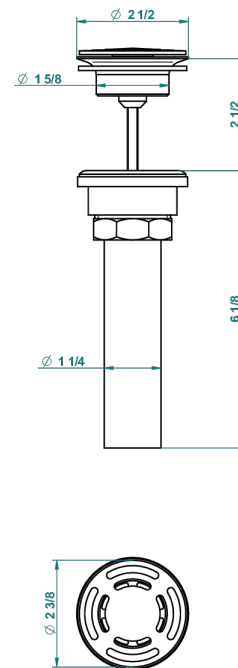

BEAUBOURG WITH LEVER HANDLES

G7B-309/BUS

Basin waste alone for basin without overflow - US model

62856

10/03/2017

CHARACTERISTIC

- Beaubourg with lever handles
- Basin waste alone for basin without overflow - US model