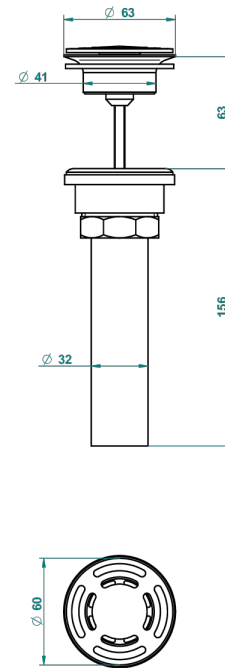

METAMORPHOSE WHITE CERAMIC

G6E-309/BUS

Basin waste alone for basin without overflow - US model

62856

10/03/2017

CHARACTERISTIC

- Métamorphose White Ceramic
- Basin waste alone for basin without overflow - US model

AVAILABLE FINITIONS

Black ceram - D30
Blush PVD - H62
Brass color PVD - H49
Brown bronze color PVD - F33
Chrome polished - A02
Copper antique matt, coated - H07

Gold color PVD - H52
Gold mat - F07
Gold polished - F01
Graphite PVD - H64
Light coated bronze - D01
Matt Umber PVD - H67

Matt blush PVD - H60
Matt brass color PVD - H50
Matt brown bronze color PVD - F34
Matt chrome (American satin) - C02
Matt gold color PVD - H53
Matt graphite PVD - H65

Matt nickel (American satin) - C01
Matt nickel color PVD - H56
Nickel antique / Sovereign - H28
Nickel color PVD - H55
Nickel polished - B01
Soft gold - F30