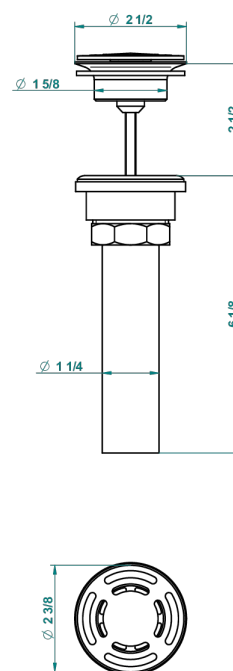

# METAMORPHOSE WHITE CERAMIC

G6E-309/BUS

Basin waste alone for basin without overflow - US model

THG<sup>®</sup>  
PARIS

62856

10/03/2017

## CHARACTERISTIC

- Métamorphose White Ceramic
- Basin waste alone for basin without overflow - US model