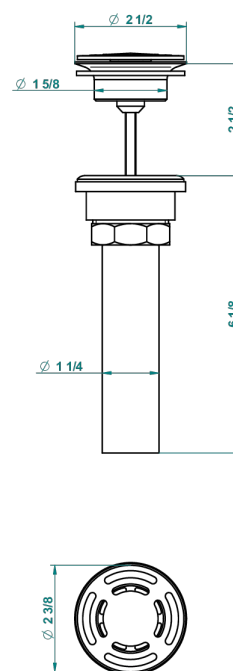

METAMORPHOSE BLACK CERAMIC

G6D-309/BUS

Basin waste alone for basin without overflow - US model

THG[®]
PARIS

62856

10/03/2017

CHARACTERISTIC

- Métamorphose Black Ceramic
- Basin waste alone for basin without overflow - US model

AVAILABLE FINITIONS

Black ceram - D30
Blush PVD - H62
Brass color PVD - H49
Brown bronze color PVD - F33
Chrome polished - A02
Copper antique matt, coated - H07

Gold color PVD - H52
Gold mat - F07
Gold polished - F01
Graphite PVD - H64
Light coated bronze - D01
Matt Umber PVD - H67