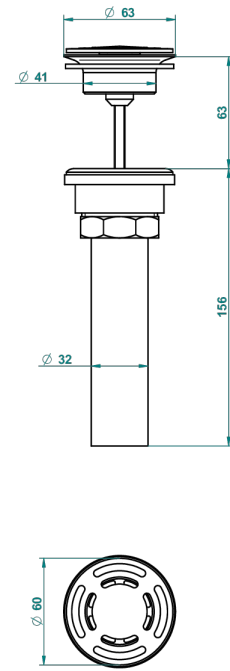

# METAMORPHOSE CARBON

G6C-309/BUS

Basin waste alone for basin without overflow - US model

62856

10/03/2017

## CHARACTERISTIC

- Métamorphose Carbon
- Basin waste alone for basin without overflow - US model