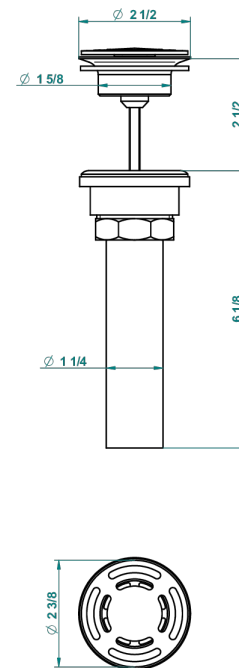

METAMORPHOSE CARBON

G6C-309/BUS

Basin waste alone for basin without overflow - US model

62856

10/03/2017

CHARACTERISTIC

- Métamorphose Carbon
- Basin waste alone for basin without overflow - US model

AVAILABLE FINITIONS