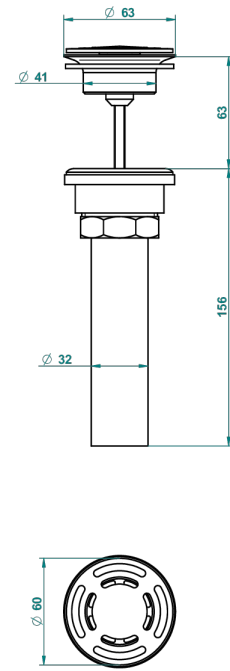

METAMORPHOSE WITH LEVER HANDLES

G6B-309/BUS

Basin waste alone for basin without overflow - US model

THG[®]
PARIS

62856

10/03/2017

CHARACTERISTIC

- Métamorphose with lever handles
- Basin waste alone for basin without overflow - US model

AVAILABLE FINITIONS

Black ceram - D30
Blush PVD - H62
Brass color PVD - H49
Brown bronze color PVD - F33
Chrome polished - A02
Copper antique matt, coated - H07

Gold color PVD - H52
Gold mat - F07
Gold polished - F01
Graphite PVD - H64
Light coated bronze - D01
Matt Umber PVD - H67

Matt blush PVD - H60
Matt brass color PVD - H50
Matt brown bronze color PVD - F34
Matt chrome (American satin) - C02
Matt gold color PVD - H53
Matt graphite PVD - H65

Matt nickel (American satin) - C01
Matt nickel color PVD - H56
Nickel antique / Sovereign - H28
Nickel color PVD - H55
Nickel polished - B01
Soft gold - F30