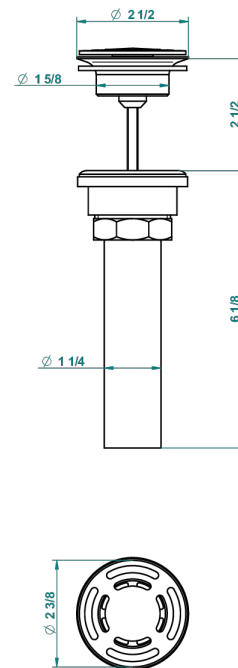

METAMORPHOSE WITH LEVER HANDLES

G6B-309/BUS

Basin waste alone for basin without overflow - US model

THG[®]
PARIS

62856

10/03/2017

CHARACTERISTIC

- Métamorphose with lever handles
- Basin waste alone for basin without overflow - US model