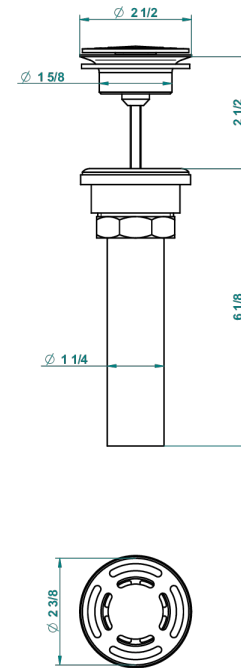

# SPIRIT WITH LEVER HANDLES

G58-309/BUS

Basin waste alone for basin without overflow - US model

62856

10/03/2017

## CHARACTERISTIC

- Spirit with lever handles
- Basin waste alone for basin without overflow - US model