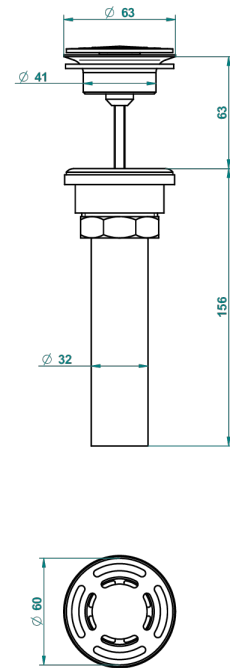

COLLECTION "O"

G4P-309/BUS

Basin waste alone for basin without overflow - US model

62856

10/03/2017

CHARACTERISTIC

- Collection "O"
- Basin waste alone for basin without overflow - US model

AVAILABLE FINITIONS

Black ceram - D30
Blush PVD - H62
Brass color PVD - H49
Brown bronze color PVD - F33
Chrome polished - A02
Chrome polished / gold polished - G02

Copper antique matt, coated - H07
Gold color PVD - H52
Gold mat - F07
Gold polished - F01
Graphite PVD - H64
Light coated bronze - D01