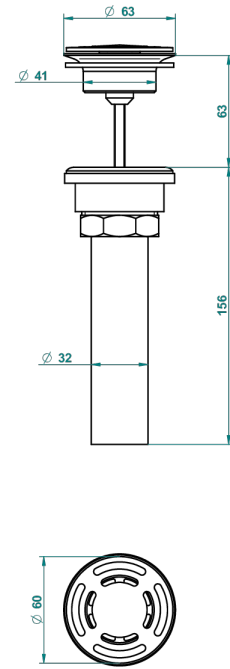

MONTAIGNE VENUS WHITE MARBLE WITH LEVER HANDLES

G3W-309/BUS

Basin waste alone for basin without overflow - US model

62856

10/03/2017

CHARACTERISTIC

- Montaigne Vénus white marble with lever handles
- Basin waste alone for basin without overflow - US model

AVAILABLE FINITIONS

Black ceram - D30
Blush PVD - H62
Brass color PVD - H49
Brown bronze color PVD - F33
Chrome polished - A02
Chrome polished / gold polished - G02

Copper antique matt, coated - H07
Gold color PVD - H52
Gold mat - F07
Gold polished - F01
Graphite PVD - H64
Light coated bronze - D01