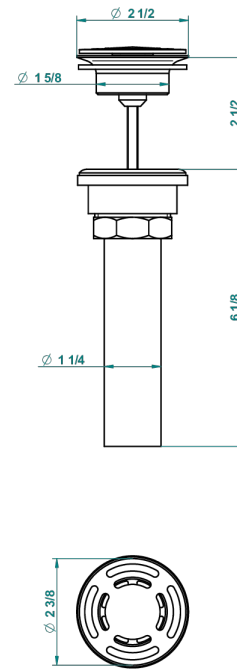

MONTAIGNE VENUS WHITE MARBLE WITH LEVER HANDLES

G3W-309/BUS

Basin waste alone for basin without overflow - US model

62856

10/03/2017

CHARACTERISTIC

- Montaigne Vénus white marble with lever handles
- Basin waste alone for basin without overflow - US model

AVAILABLE FINITIONS

Black ceram - D30
Blush PVD - H62
Brass color PVD - H49
Brown bronze color PVD - F33
Chrome polished - A02
Chrome polished / gold polished - G02

Copper antique matt, coated - H07
Gold color PVD - H52
Gold mat - F07
Gold polished - F01
Graphite PVD - H64
Light coated bronze - D01