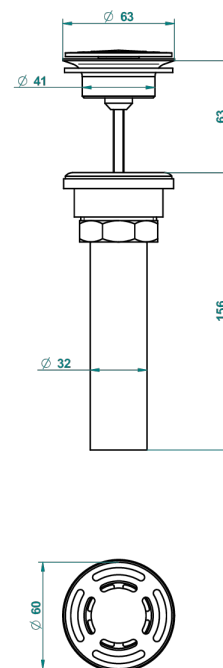

# MONTAIGNE VENUS WHITE MARBLE

G3V-309/BUS

Basin waste alone for basin without overflow - US model

THG<sup>®</sup>  
PARIS

62856

10/03/2017

## AVAILABLE FINITIONS

Black ceram - D30  
Blush PVD - H62  
Brass color PVD - H49  
Brown bronze color PVD - F33  
Chrome polished - A02  
Chrome polished / gold polished - G02

Copper antique matt, coated - H07  
Gold color PVD - H52  
Gold mat - F07  
Gold polished - F01  
Graphite PVD - H64  
Light coated bronze - D01