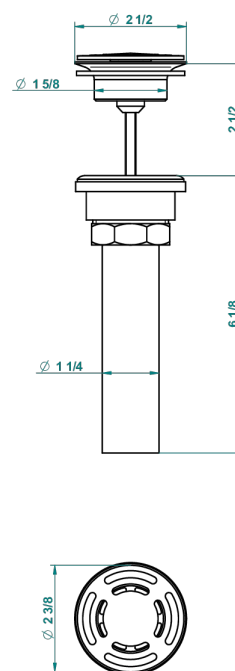

MONTAIGNE VENUS WHITE MARBLE

G3V-309/BUS

Basin waste alone for basin without overflow - US model

THG[®]
PARIS

62856

10/03/2017

CHARACTERISTIC

- Montaigne Vénus white marble
- Basin waste alone for basin without overflow - US model

AVAILABLE FINITIONS

Black ceram - D30
Blush PVD - H62
Brass color PVD - H49
Brown bronze color PVD - F33
Chrome polished - A02
Chrome polished / gold polished - G02

Copper antique matt, coated - H07
Gold color PVD - H52
Gold mat - F07
Gold polished - F01
Graphite PVD - H64
Light coated bronze - D01