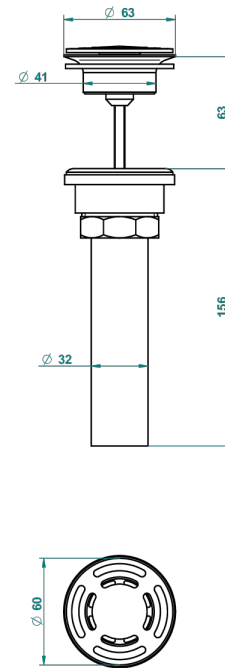

MONTAIGNE LEONARDO GREY MARBLE

G3T-309/BUS

Basin waste alone for basin without overflow - US model

THG®
PARIS

62856

10/03/2017

CHARACTERISTIC

- Montaigne Leonardo Grey marble
- Basin waste alone for basin without overflow - US model

AVAILABLE FINITIONS

Black ceram - D30
Blush PVD - H62
Brass color PVD - H49
Brown bronze color PVD - F33
Chrome polished - A02
Chrome polished / gold polished - G02

Copper antique matt, coated - H07
Gold color PVD - H52
Gold mat - F07
Gold polished - F01
Graphite PVD - H64
Light coated bronze - D01

Matt Umber PVD - H67
Matt blush PVD - H60
Matt brass color PVD - H50
Matt brown bronze color PVD - F34
Matt chrome (American satin) - C02
Matt gold color PVD - H53

Matt graphite PVD - H65
Matt nickel (American satin) - C01
Matt nickel color PVD - H56
Nickel antique / Sovereign - H28
Nickel color PVD - H55
Nickel polished - B01

Soft gold - F30
Soft matt gold - F31
Umber PVD - H66