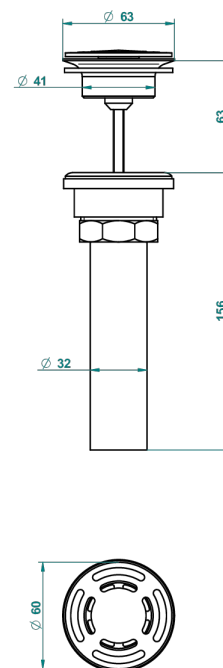

# FAUBOURG METAL WITH LEVER HANDLES

G2U-309/BUS

Basin waste alone for basin without overflow - US model

THG<sup>®</sup>  
PARIS

62856

10/03/2017

## CHARACTERISTIC

- Faubourg Metal with lever handles
- Basin waste alone for basin without overflow - US model

## AVAILABLE FINITIONS

Black ceram - D30  
Blush PVD - H62  
Brass color PVD - H49  
Brown bronze color PVD - F33  
Chrome polished - A02  
Chrome polished / gold polished - G02

Gold color PVD - H52  
Gold mat - F07  
Gold polished - F01  
Graphite PVD - H64  
Matt Umber PVD - H67  
Matt blush PVD - H60