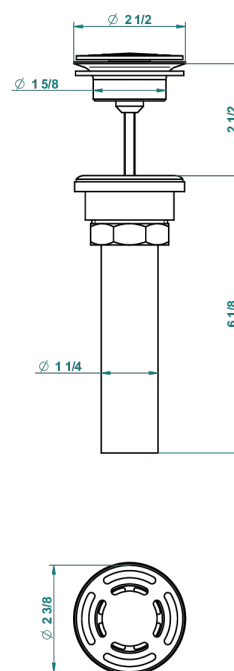

# FAUBOURG METAL WITH LEVER HANDLES

G2U-309/BUS

Basin waste alone for basin without overflow - US model

THG<sup>®</sup>  
PARIS

62856

10/03/2017

## CHARACTERISTIC

- Faubourg Metal with lever handles
- Basin waste alone for basin without overflow - US model