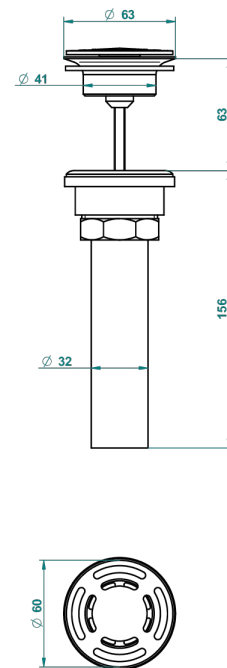

FRIVOLE WITH LEVER HANDLES

G2S-309/BUS

Basin waste alone for basin without overflow - US model

62856

10/03/2017

CHARACTERISTIC

- Frivole with lever handles
- Basin waste alone for basin without overflow - US model

AVAILABLE FINITIONS

Black ceram - D30
Blush PVD - H62
Brass color PVD - H49
Brown bronze color PVD - F33
Chrome polished - A02
Chrome polished / gold polished - G02

Gold color PVD - H52
Gold mat - F07
Gold polished - F01
Graphite PVD - H64
Matt Umber PVD - H67
Matt blush PVD - H60