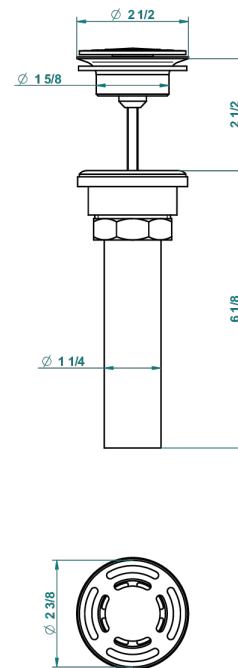

# FRIVOLE WITH LEVER HANDLES

G2S-309/BUS

Basin waste alone for basin without overflow - US model

62856

10/03/2017

## CHARACTERISTIC

- Frivole with lever handles
- Basin waste alone for basin without overflow - US model