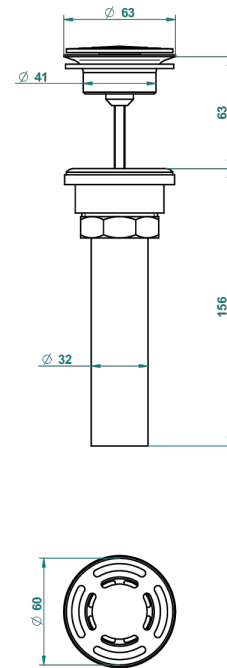

# FRIVOLE

G2R-309/BUS

Basin waste alone for basin without overflow - US model

62856

10/03/2017

## CHARACTERISTIC

- Frivole
- Basin waste alone for basin without overflow - US model

## AVAILABLE FINITIONS

Black ceram - D30  
Blush PVD - H62  
Brass color PVD - H49  
Brown bronze color PVD - F33  
Chrome polished - A02  
Chrome polished / gold polished - G02

Gold color PVD - H52  
Gold mat - F07  
Gold polished - F01  
Graphite PVD - H64  
Matt Umber PVD - H67  
Matt blush PVD - H60