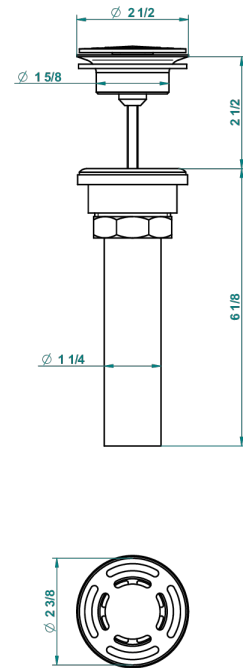

FRIVOLE

G2R-309/BUS

Basin waste alone for basin without overflow - US model

62856

10/03/2017

CHARACTERISTIC

- Frivole
- Basin waste alone for basin without overflow - US model

AVAILABLE FINITIONS

Black ceram - D30
Blush PVD - H62
Brass color PVD - H49
Brown bronze color PVD - F33
Chrome polished - A02
Chrome polished / gold polished - G02

Gold color PVD - H52
Gold mat - F07
Gold polished - F01
Graphite PVD - H64
Matt Umber PVD - H67
Matt blush PVD - H60