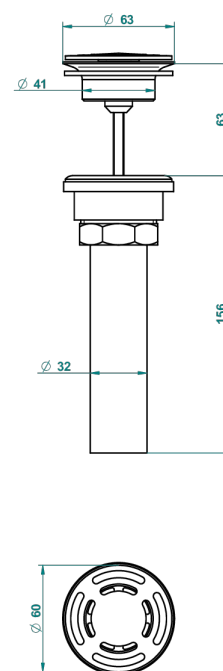

FAUBOURG BLACK PORCELAIN WITH LEVER HANDLES

G2M-309/BUS

Basin waste alone for basin without overflow - US model

62856

10/03/2017

CHARACTERISTIC

- Faubourg Black Porcelain with lever handles
- Basin waste alone for basin without overflow - US model

AVAILABLE FINITIONS

Black ceram - D30
Blush PVD - H62
Brass color PVD - H49
Brown bronze color PVD - F33
Chrome polished - A02
Chrome polished / gold polished - G02

Gold color PVD - H52
Gold mat - F07
Gold polished - F01
Graphite PVD - H64
Matt Umber PVD - H67
Matt blush PVD - H60