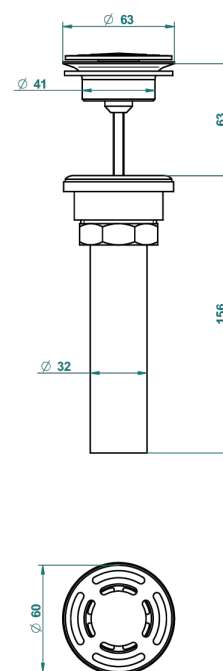

FAUBOURG WHITE PORCELAIN WITH LEVER HANDLES

G2J-309/BUS

Basin waste alone for basin without overflow - US model

62856

10/03/2017

CHARACTERISTIC

- Faubourg White Porcelain with lever handles
- Basin waste alone for basin without overflow - US model

AVAILABLE FINITIONS

Black ceram - D30
Blush PVD - H62
Brass color PVD - H49
Brown bronze color PVD - F33
Chrome polished - A02
Chrome polished / gold polished - G02

Gold color PVD - H52
Gold mat - F07
Gold polished - F01
Graphite PVD - H64
Matt Umber PVD - H67
Matt blush PVD - H60