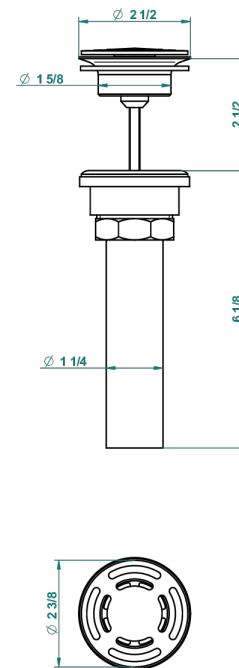

VOGUE RED JASPER

A8N-309/BUS

Basin waste alone for basin without overflow - US model

62856

10/03/2017

CHARACTERISTIC

- Vogue red Jasper
- Basin waste alone for basin without overflow - US model

AVAILABLE FINITIONS

Black ceram - D30
Blush PVD - H62
Brass color PVD - H49
Brown bronze color PVD - F33
Chrome polished - A02
Chrome polished / gold polished - G02

Copper antique matt, coated - H07
Gold color PVD - H52
Gold mat - F07
Gold polished - F01
Graphite PVD - H64
Light coated bronze - D01