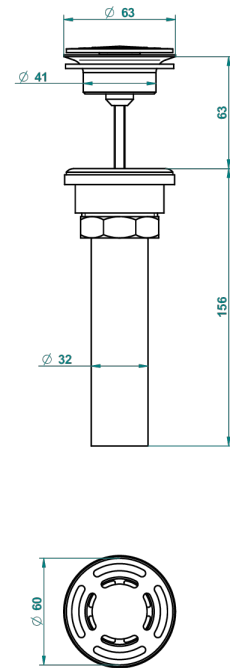

MARQUISE PLATINUM DECOR

A7G-309/BUS

Basin waste alone for basin without overflow - US model

62856

10/03/2017

CHARACTERISTIC

- Marquise platinum decor
- Basin waste alone for basin without overflow - US model

AVAILABLE FINITIONS

Black ceram - D30
Blush PVD - H62
Brass color PVD - H49
Brown bronze color PVD - F33
Chrome polished - A02
Chrome polished / gold polished - G02

Copper antique matt, coated - H07
Gold color PVD - H52
Gold mat - F07
Gold polished - F01
Graphite PVD - H64
Light coated bronze - D01