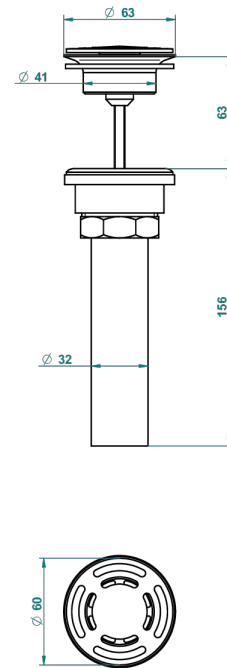

MARQUISE GOLD DECOR

A7F-309/BUS

Basin waste alone for basin without overflow - US model

62856

10/03/2017

CHARACTERISTIC

- Marquise Gold decor
- Basin waste alone for basin without overflow - US model

AVAILABLE FINITIONS

Black ceram - D30
Blush PVD - H62
Brass color PVD - H49
Brown bronze color PVD - F33
Chrome polished - A02
Chrome polished / gold polished - G02

Copper antique matt, coated - H07
Gold color PVD - H52
Gold mat - F07
Gold polished - F01
Graphite PVD - H64
Light coated bronze - D01