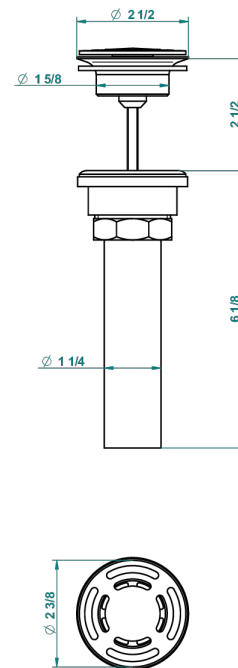

MARQUISE GOLD DECOR

A7F-309/BUS

Basin waste alone for basin without overflow - US model

62856

10/03/2017

CHARACTERISTIC

- Marquise Gold decor
- Basin waste alone for basin without overflow - US model

AVAILABLE FINITIONS

Black ceram - D30
Blush PVD - H62
Brass color PVD - H49
Brown bronze color PVD - F33
Chrome polished - A02
Chrome polished / gold polished - G02

Copper antique matt, coated - H07
Gold color PVD - H52
Gold mat - F07
Gold polished - F01
Graphite PVD - H64
Light coated bronze - D01